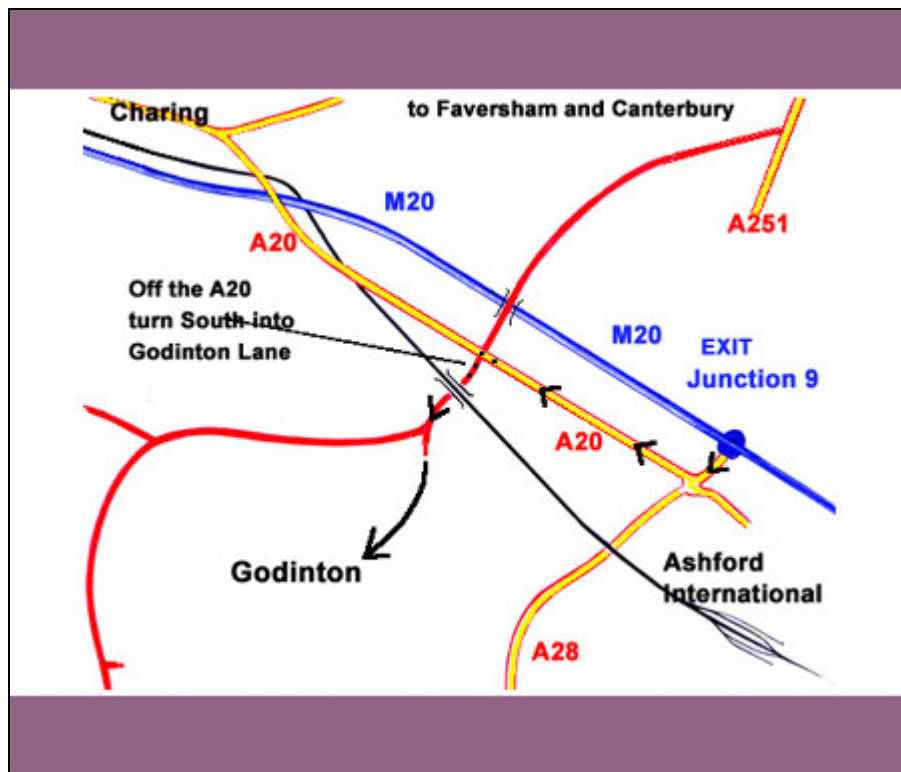

GODINTON

HOUSE & GARDENS

Godinton House is a few minutes drive from Junction 9 off the M20.

From Junction 9, follow signs for Lenham, A20.

About a ¼ mile after the second roundabout, there is a signpost for the house on the left-hand side.
(opposite the Hare & Hounds public house).

A taxi ride from Ashford International Railway Station takes 10 minutes and costs approximately £6.

Godinton House | Godinton Lane | Ashford | Kent | TN23 3BP

Tel: +44 (0) 1233 620773